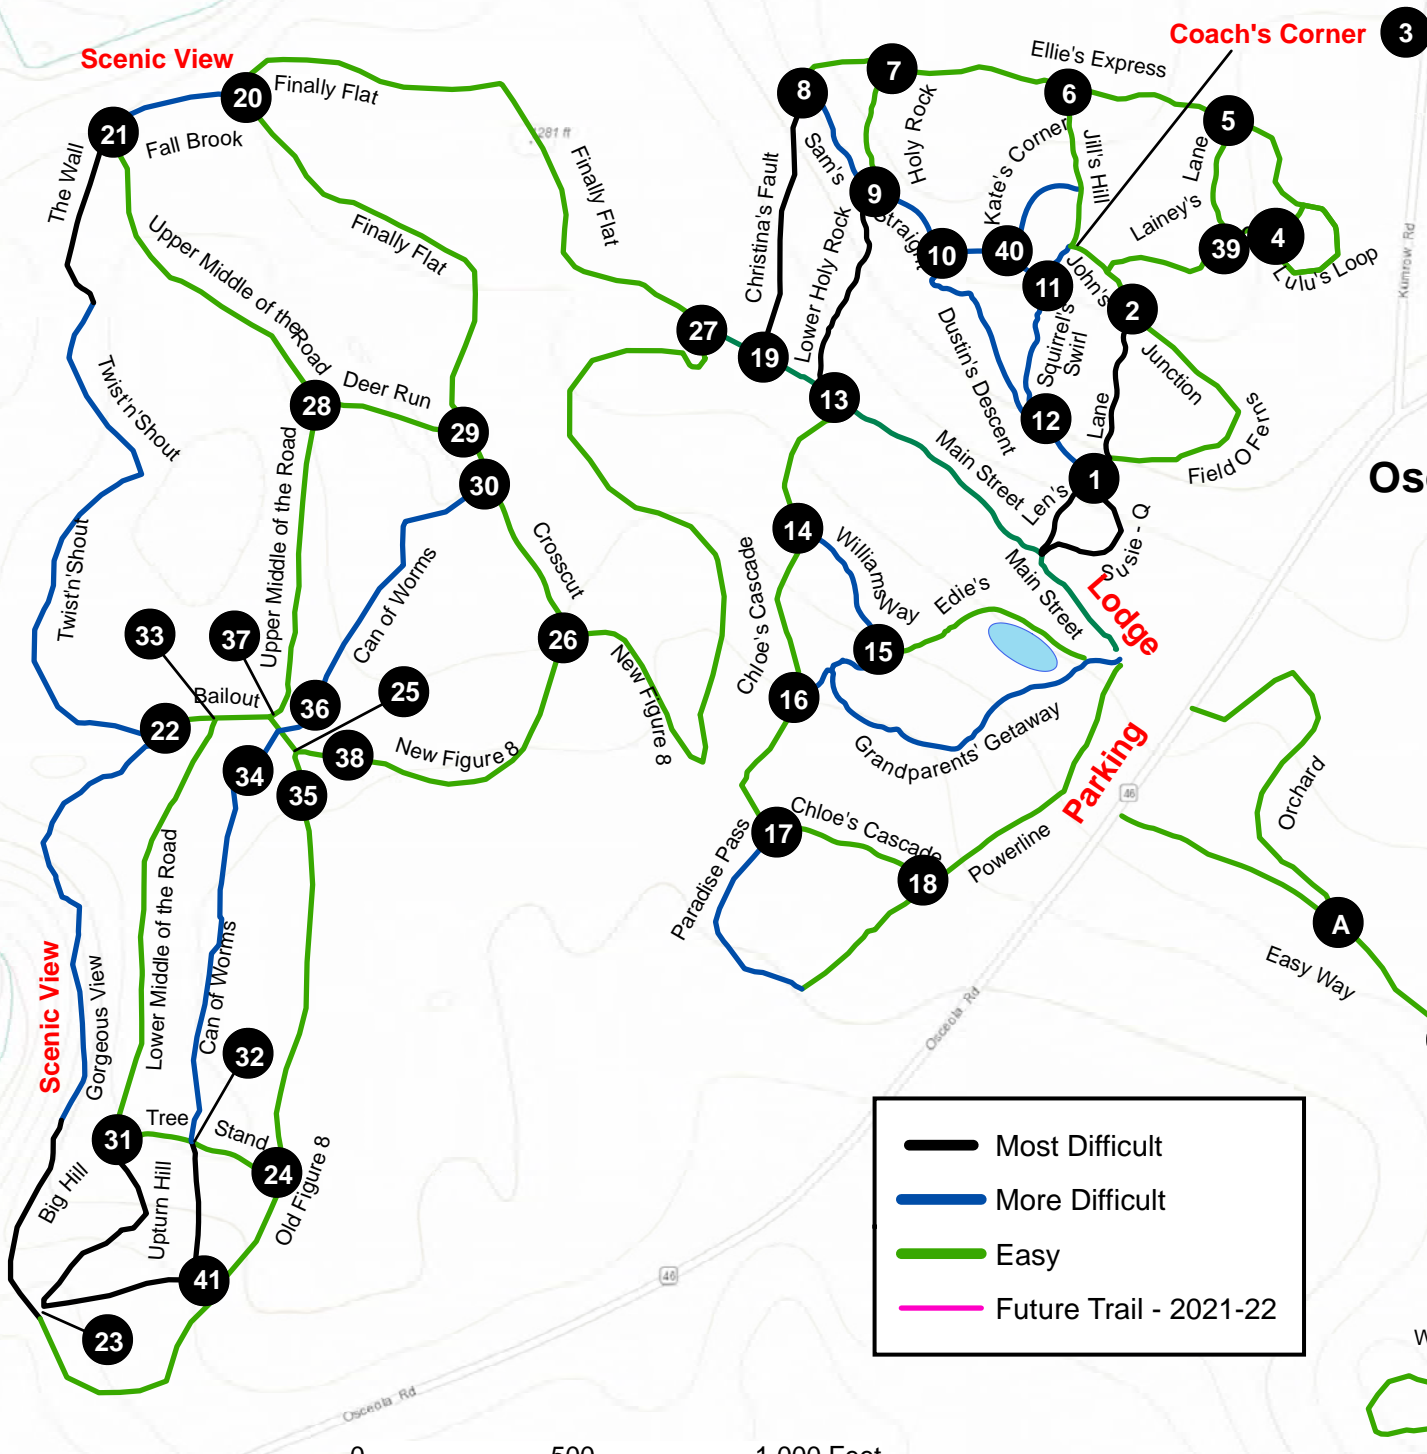

Osceola Ski & Sport Resort

	Most Difficult
	More Difficult
	Easy
	Future Trail - 2021-22

Sources: Esri, HERE, Garmin, Intermap, increment P Corp., GEBCO, USGS, FAO, NPS, NRCAN, GeoBase, IGN, Kadaster NL, Ordnance Survey, Esri